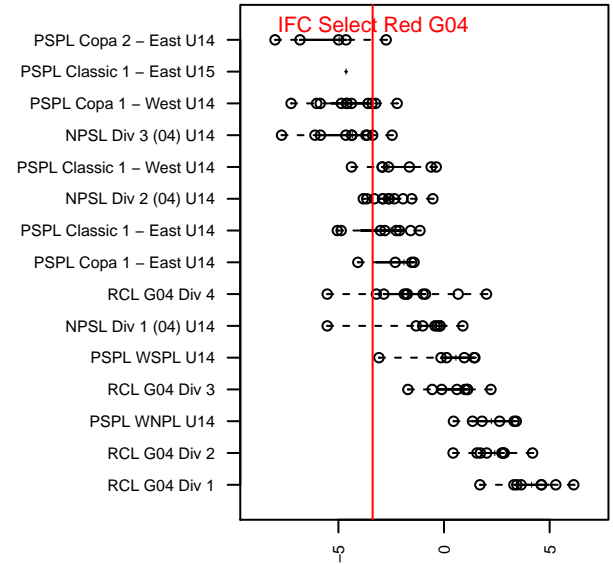

**attack and defense rating
relative to others at age
and all opponents in last 13 months**