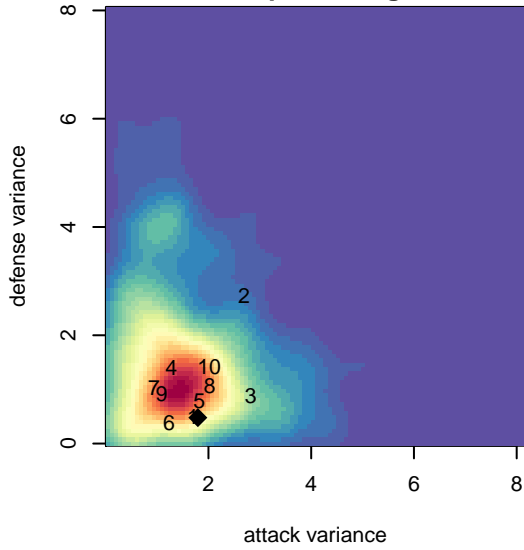

IFC Select Red G04

Issaquah, WA
 G04 total strength=942
 attack=1.47 defense=1.82
 fall league = NPSL Div 3 (04) U14

alt names used:
 IFC G04 Red/Prutzman
 IFC SELECT RED 04
 Issaquah FC Select Red 04G

Venues played:
 2017 Mt Hood Challenge U14 Bronze
 2017 Xtreme Cup GU14
 2017 NPSL Division 3 (04) U14

IFC Select Red G04
 Dots are actual minus expected GF (blue circles) and GA (red triangles).
 Blue line is smoothed change in attack strength. Red is smoothed change in defense strength.

**attack and defense variance (black dot)
relative to other teams
and top 10 in region**